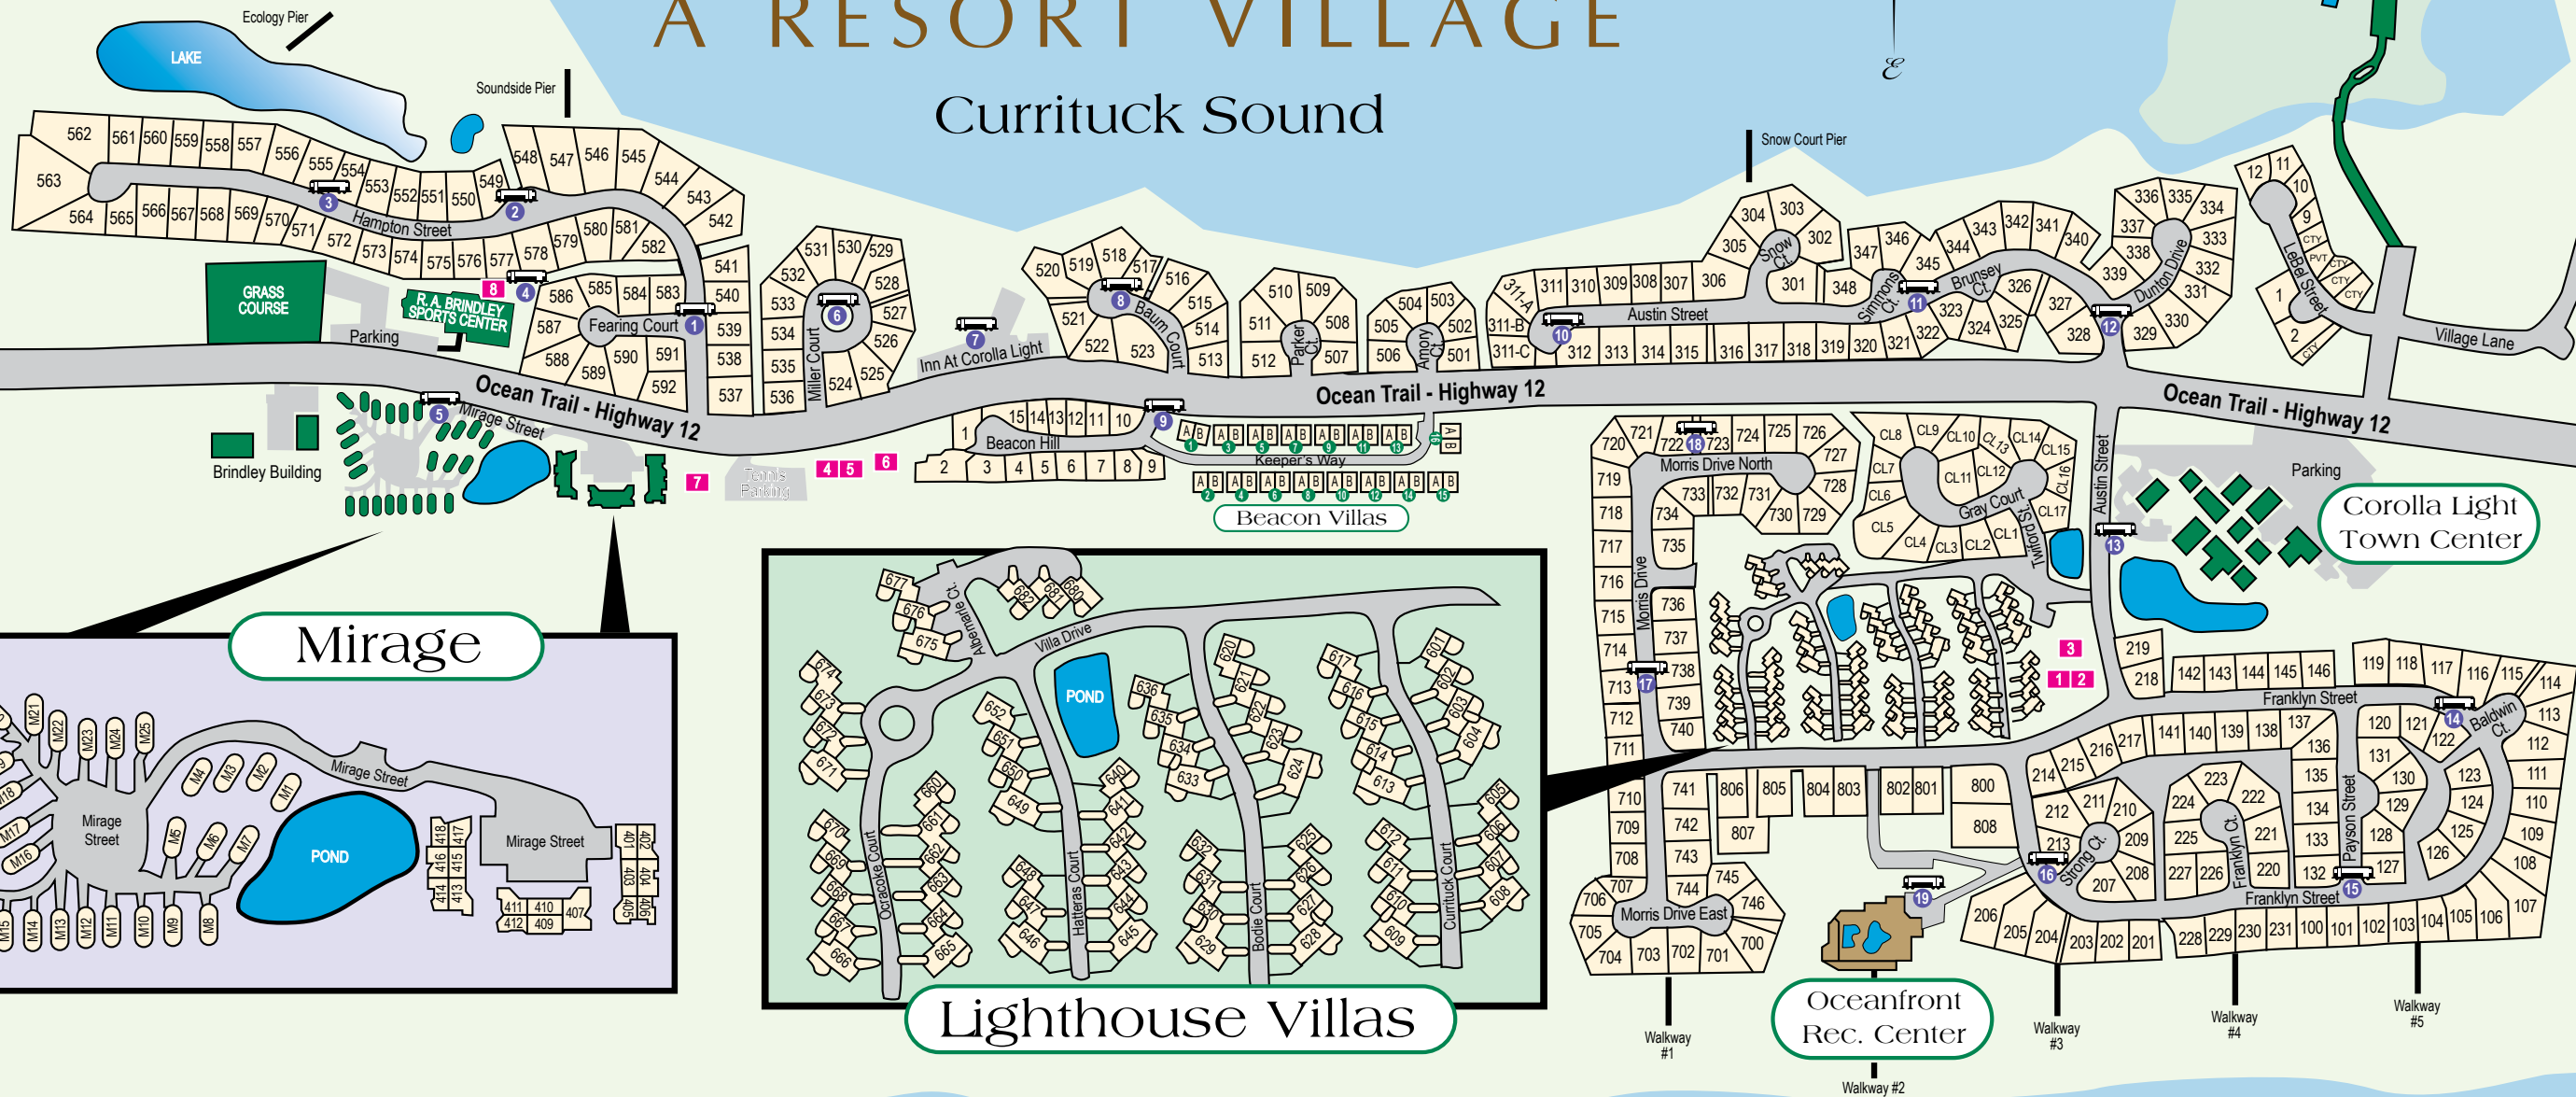

Corolla Light

A RESORT VILLAGE

Currituck Sound

The Whalehead Club

Boat Ramp

Corolla Light Trolley Stops: The Trolley Runs Approximately Every 20-25 Minutes.

- ① Near House #583 on Hampton St.
- ② Near Entrance to Soundside Pool on Hampton St.
- ③ Between House #554 & #555 on Hampton St.
- ④ On Trolley Trail on Northside of Sports Center
- ⑤ At Maint. Entrance to the Mirage on Mirage St.
- ⑥ Miller Court near House #533
- ⑦ Inn at Corolla Light
- ⑧ Baum Court Near House #517
- ⑨ Beacon Hill
- ⑩ On Austin St. on Soundside Near House #312
- ⑪ Simmons Court off Austin St. on Soundside
- ⑫ On Austin St. on Soundside Near Dunton Dr.
- ⑬ Austin St. on Oceanside just North of Corolla Light Town Center
- ⑭ On Franklyn St. Near Baldwin Ct.
- ⑮ On Corner of Payson St. and Franklyn St. on East Side
- ⑯ Franklyn St. and Strong Ct.
- ⑰ On Morris Drive Near House #713
- ⑱ At Morris Dr. North Near House #723
- ⑲ At Oceanfront Clubhouse by Basketball Ct.